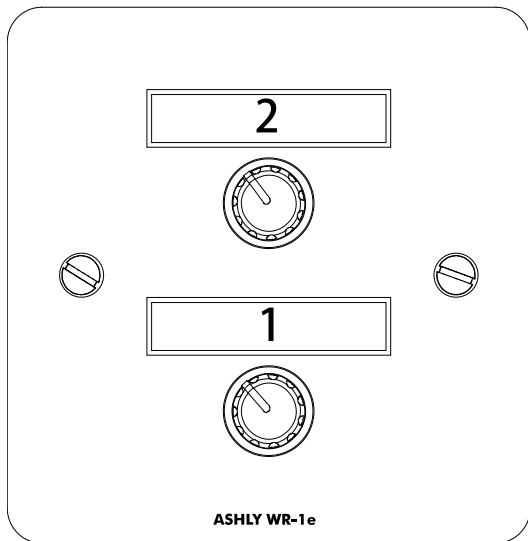

WR-1E Installation Wiring

(Rev 3 02/15)

For warranty information on units purchased outside the USA,
please contact your respective distributor or dealer.

Ashly Audio Inc 847 Holt Rd Webster NY 14580 USA
585-872-0010 toll free 800-828-6308 fax 585-872-0739 www.ashly.com