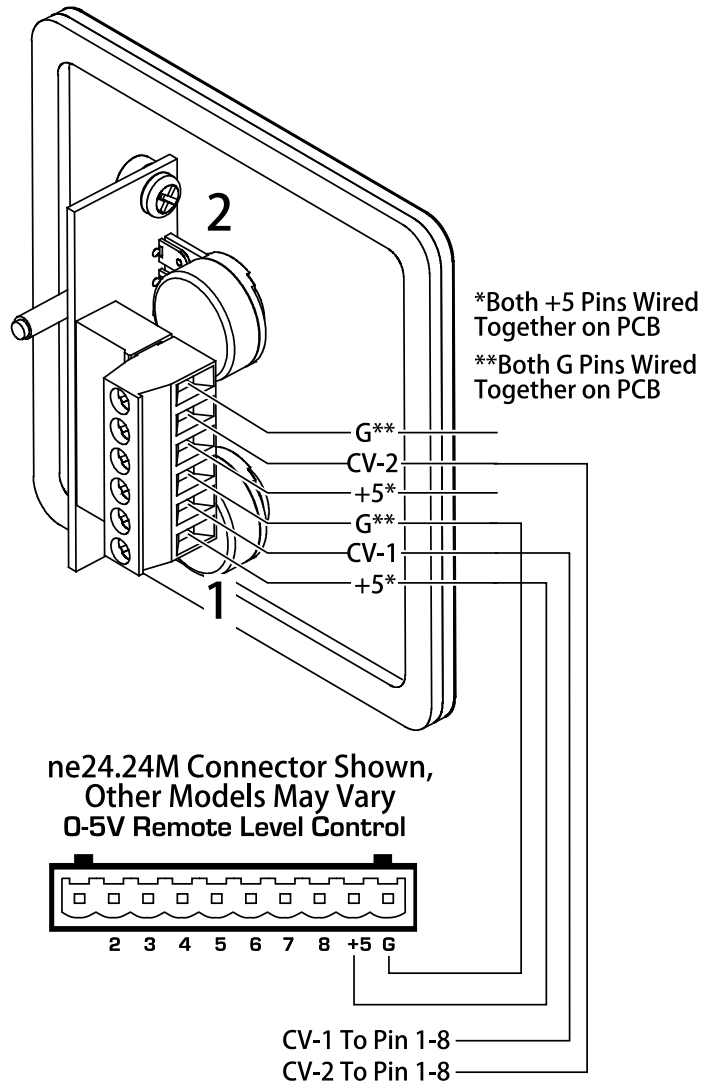

WR-1E Installation Wiring

(Rev 3 02/15)

For warranty information on units purchased outside the USA,
please contact your respective distributor or dealer.

Ashly Audio Inc 847 Holt Rd Webster NY 14580 USA
585-872-0010 toll free 800-828-6308 fax 585-872-0739 www.ashly.com