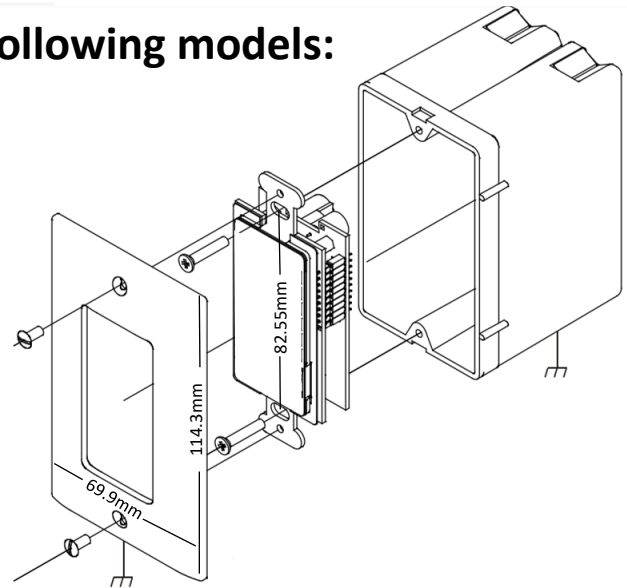

Notice Regarding Ashly Remote Wall Plates

This is to advise our customers that all Ashly WR- model In-Wall Remotes shipped worldwide are packaged with US Decora-style cover plates to fit US/Canada single gang in-wall installations. This applies to the following models:

- WR-1
- WR-1.1
- WR-1.5
- WR-2
- WR-5
- neWR-5

For EU and other markets, a suitable electrical box (as shown above) should be used to properly adapt them for in-wall installations.

If you have any questions regarding the remote cover plates, please contact your Ashly Sales Representative or Ashly Technical Support.